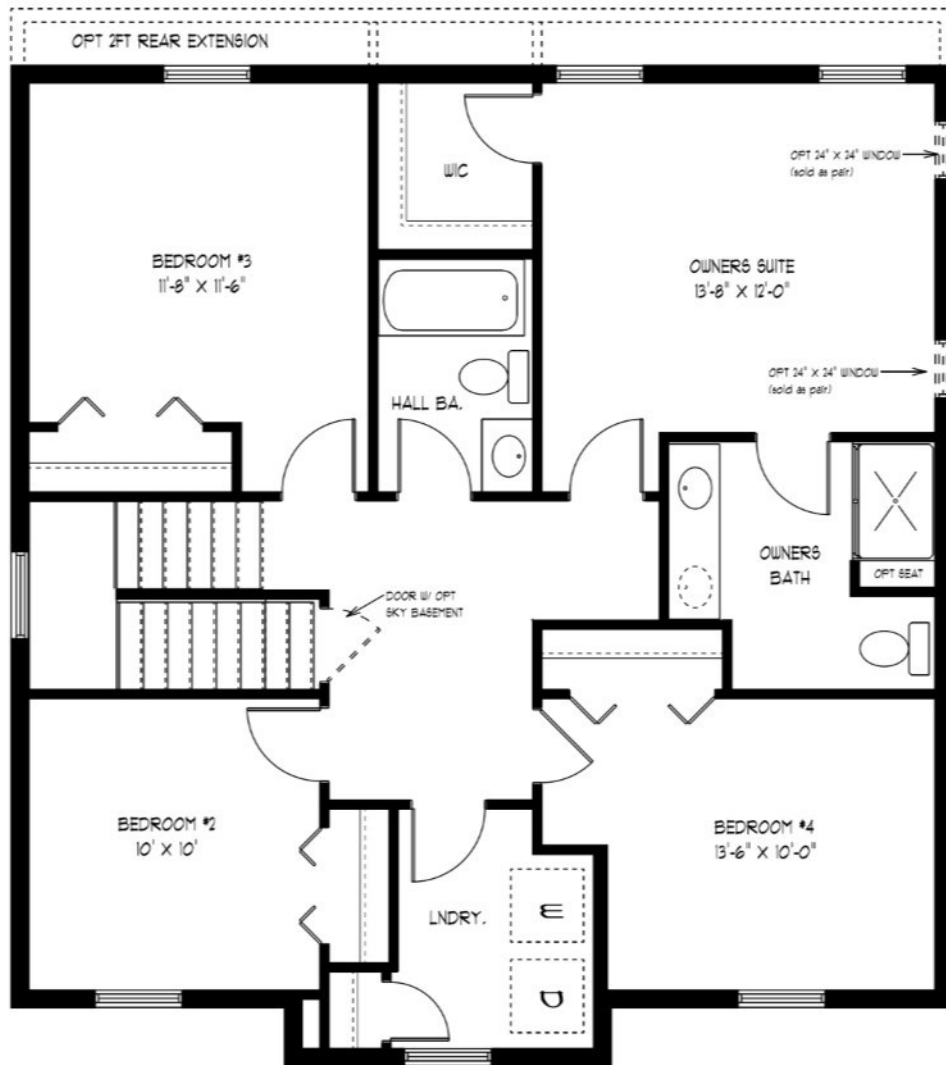

# The Somerset

*Elevation C with Opt. Stone & Metal Roof on  
Included Bay Window*

**410-643-4131**

Illustrations may be shown with optional features. See salesperson for details.

*Elevation A*

*Elevation B with Opt. Stone*

# The Somerset

This publication is for illustration purposes and not part of a legal contract. All renderings and floor plans are artists conception and may show options and vary in precise detail. The right is reserved to make changes without notice or obligations. Floor plans, windows, doors and ceilings may vary depending on front elevations and options selected. Optional features are available at additional cost. Room measurements are approximate. See agent for standard elevations and features.