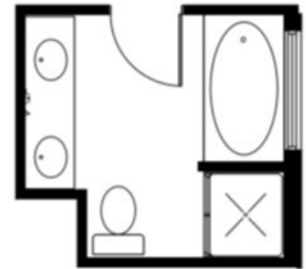

# The Somerset

*Elevation C with Opt. Stone & Metal Roof on  
Included Bay Window*

**410-643-4131**

Illustrations may be shown with optional features. See salesperson for details.

*Elevation A*

*Elevation B with Opt. Stone*

# The Somerset

This publication is for illustration purposes and not part of a legal contract. All renderings and floor plans are artists conception and may show options and vary in precise detail. The right is reserved to make changes without notice or obligations. Floor plans, windows, doors and ceilings may vary depending on front elevations and options selected. Optional features are available at additional cost. Room measurements are approximate. See agent for standard elevations and features.